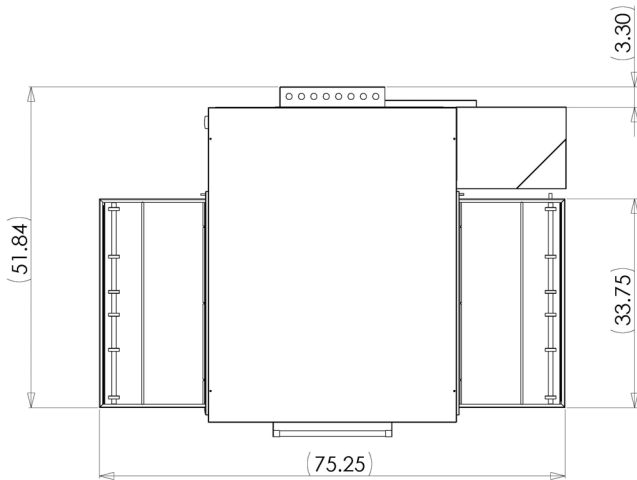

CUSTOMER _____

JOB NUMBER _____

E40SLPVS-1
E40SLPVS-2
E40SLPVS-3

E40SNGVS-1
E40SNGVS-2
E40SNGVS-3

GAS TYPE	VOLTS	FREQUENCY	AMPS	SUPPLY PRESSURE	MANIFOLD PRESSURE
NATURAL	120	60 Hz	5.5	6" WC	3.5" WC
PROPANE	120	60Hz	5.5	13" WC	10" WC