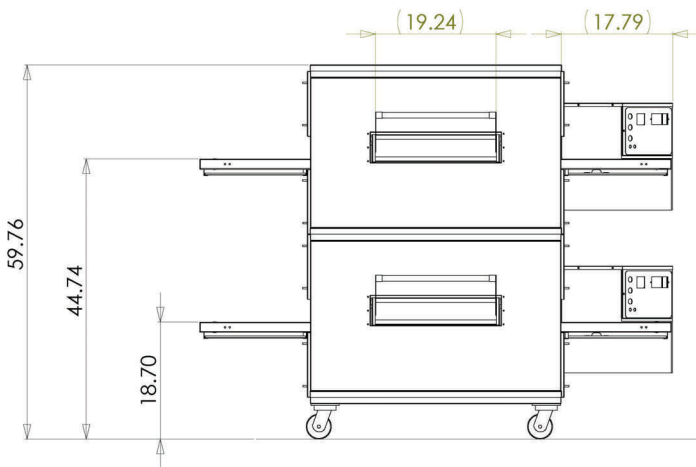

EDGE40vs TOP

EDGE40vs DOUBLE