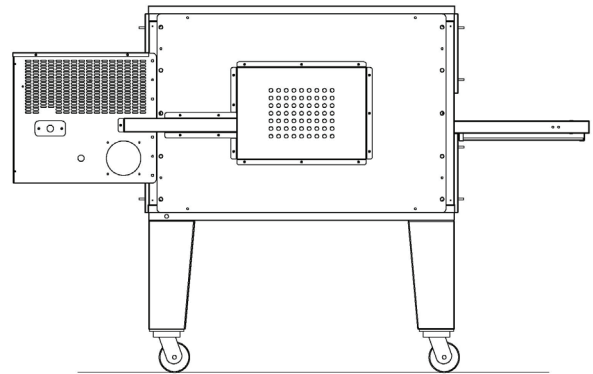

EDGE40vs BACK

GAS TYPE	VOLTS	FREQUENCY	AMPS	SUPPLY PRESSURE	MANIFOLD PRESSURE
NATURAL	120	60 Hz	5.5	6" WC	3.5" WC
PROPANE	120	60Hz	5.5	13" WC	10" WC