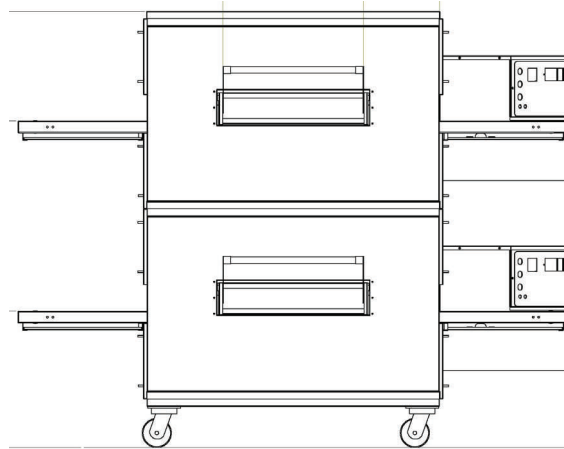

CUSTOMER _____

JOB NUMBER _____

E40SLPVS-1
E40SLPVS-2
E40SLPVS-3

E40SNGVS-1
E40SNGVS-2
E40SNGVS-3

GENERAL INFORMATION:

EDGE40VS Conveyor ovens are designed to be stacked two high. Each oven has a 32” wide conveyor belt and a 40” long baking chamber. The VS stands for value series and is the most affordable EDGE oven available.