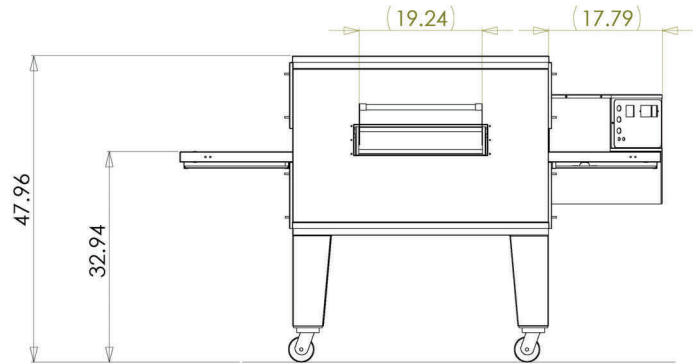

EDGE40vs SINGLE