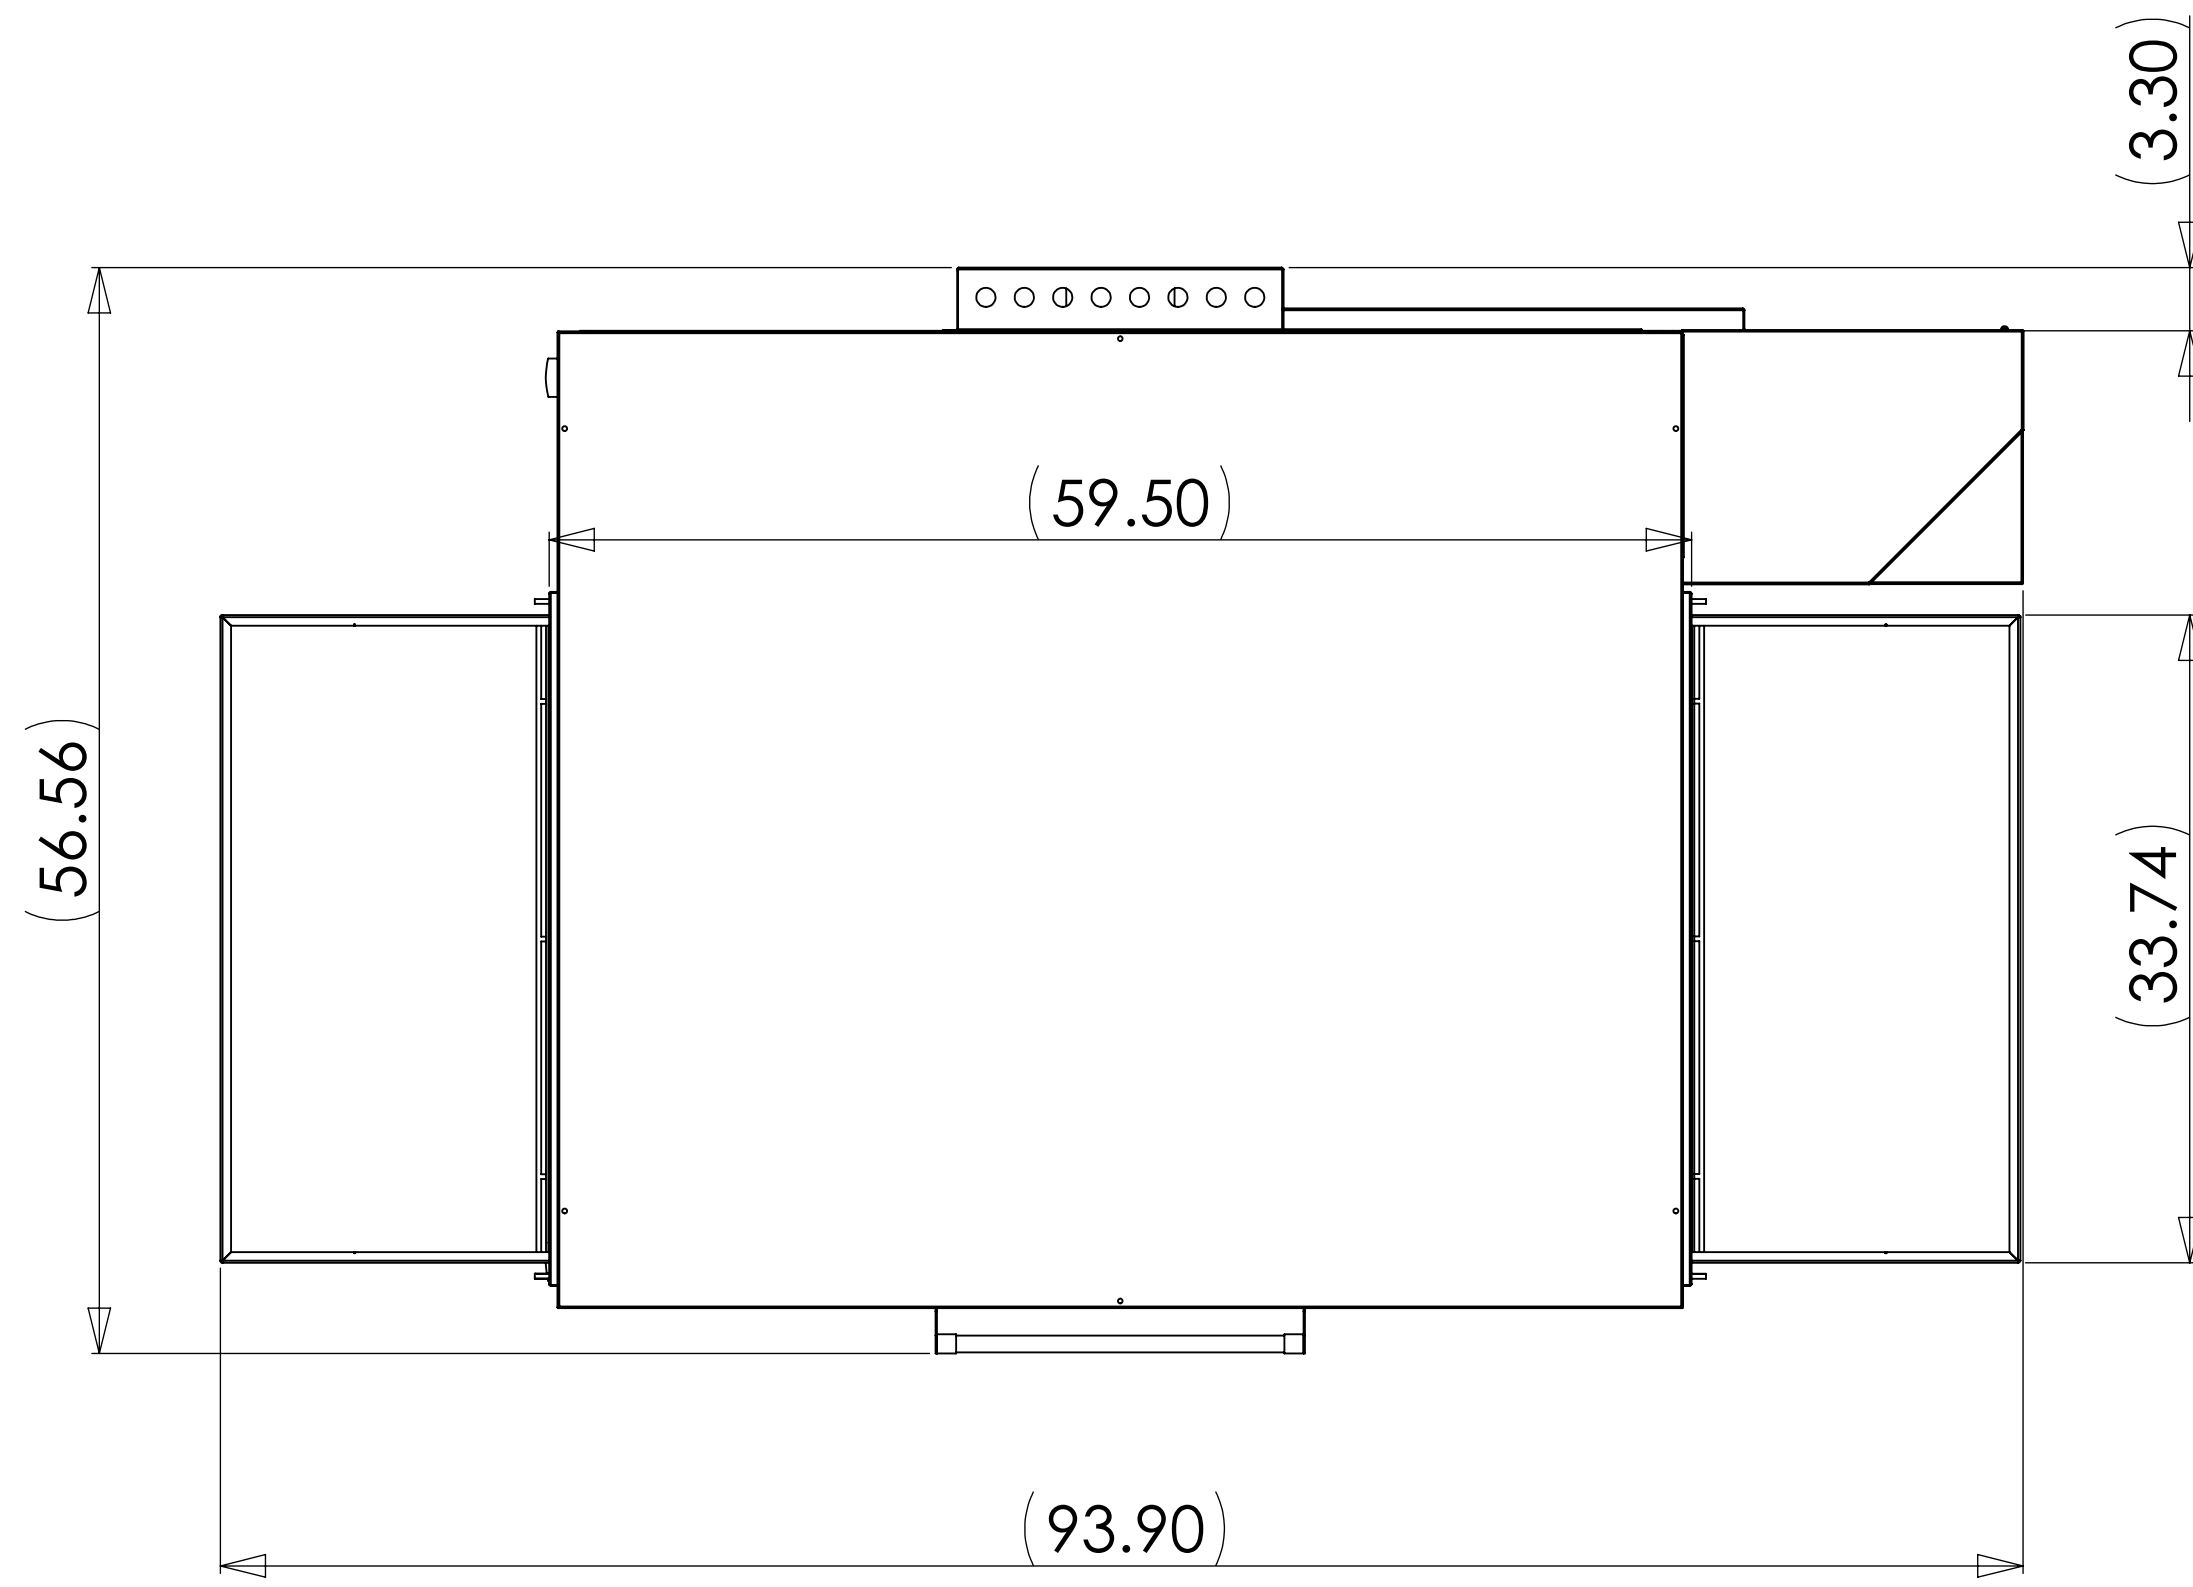

EDGE 60 TRIPLE STACK OVENS

TOP VIEW

BACK VIEW

FRONT VIEW

SIDE VIEW