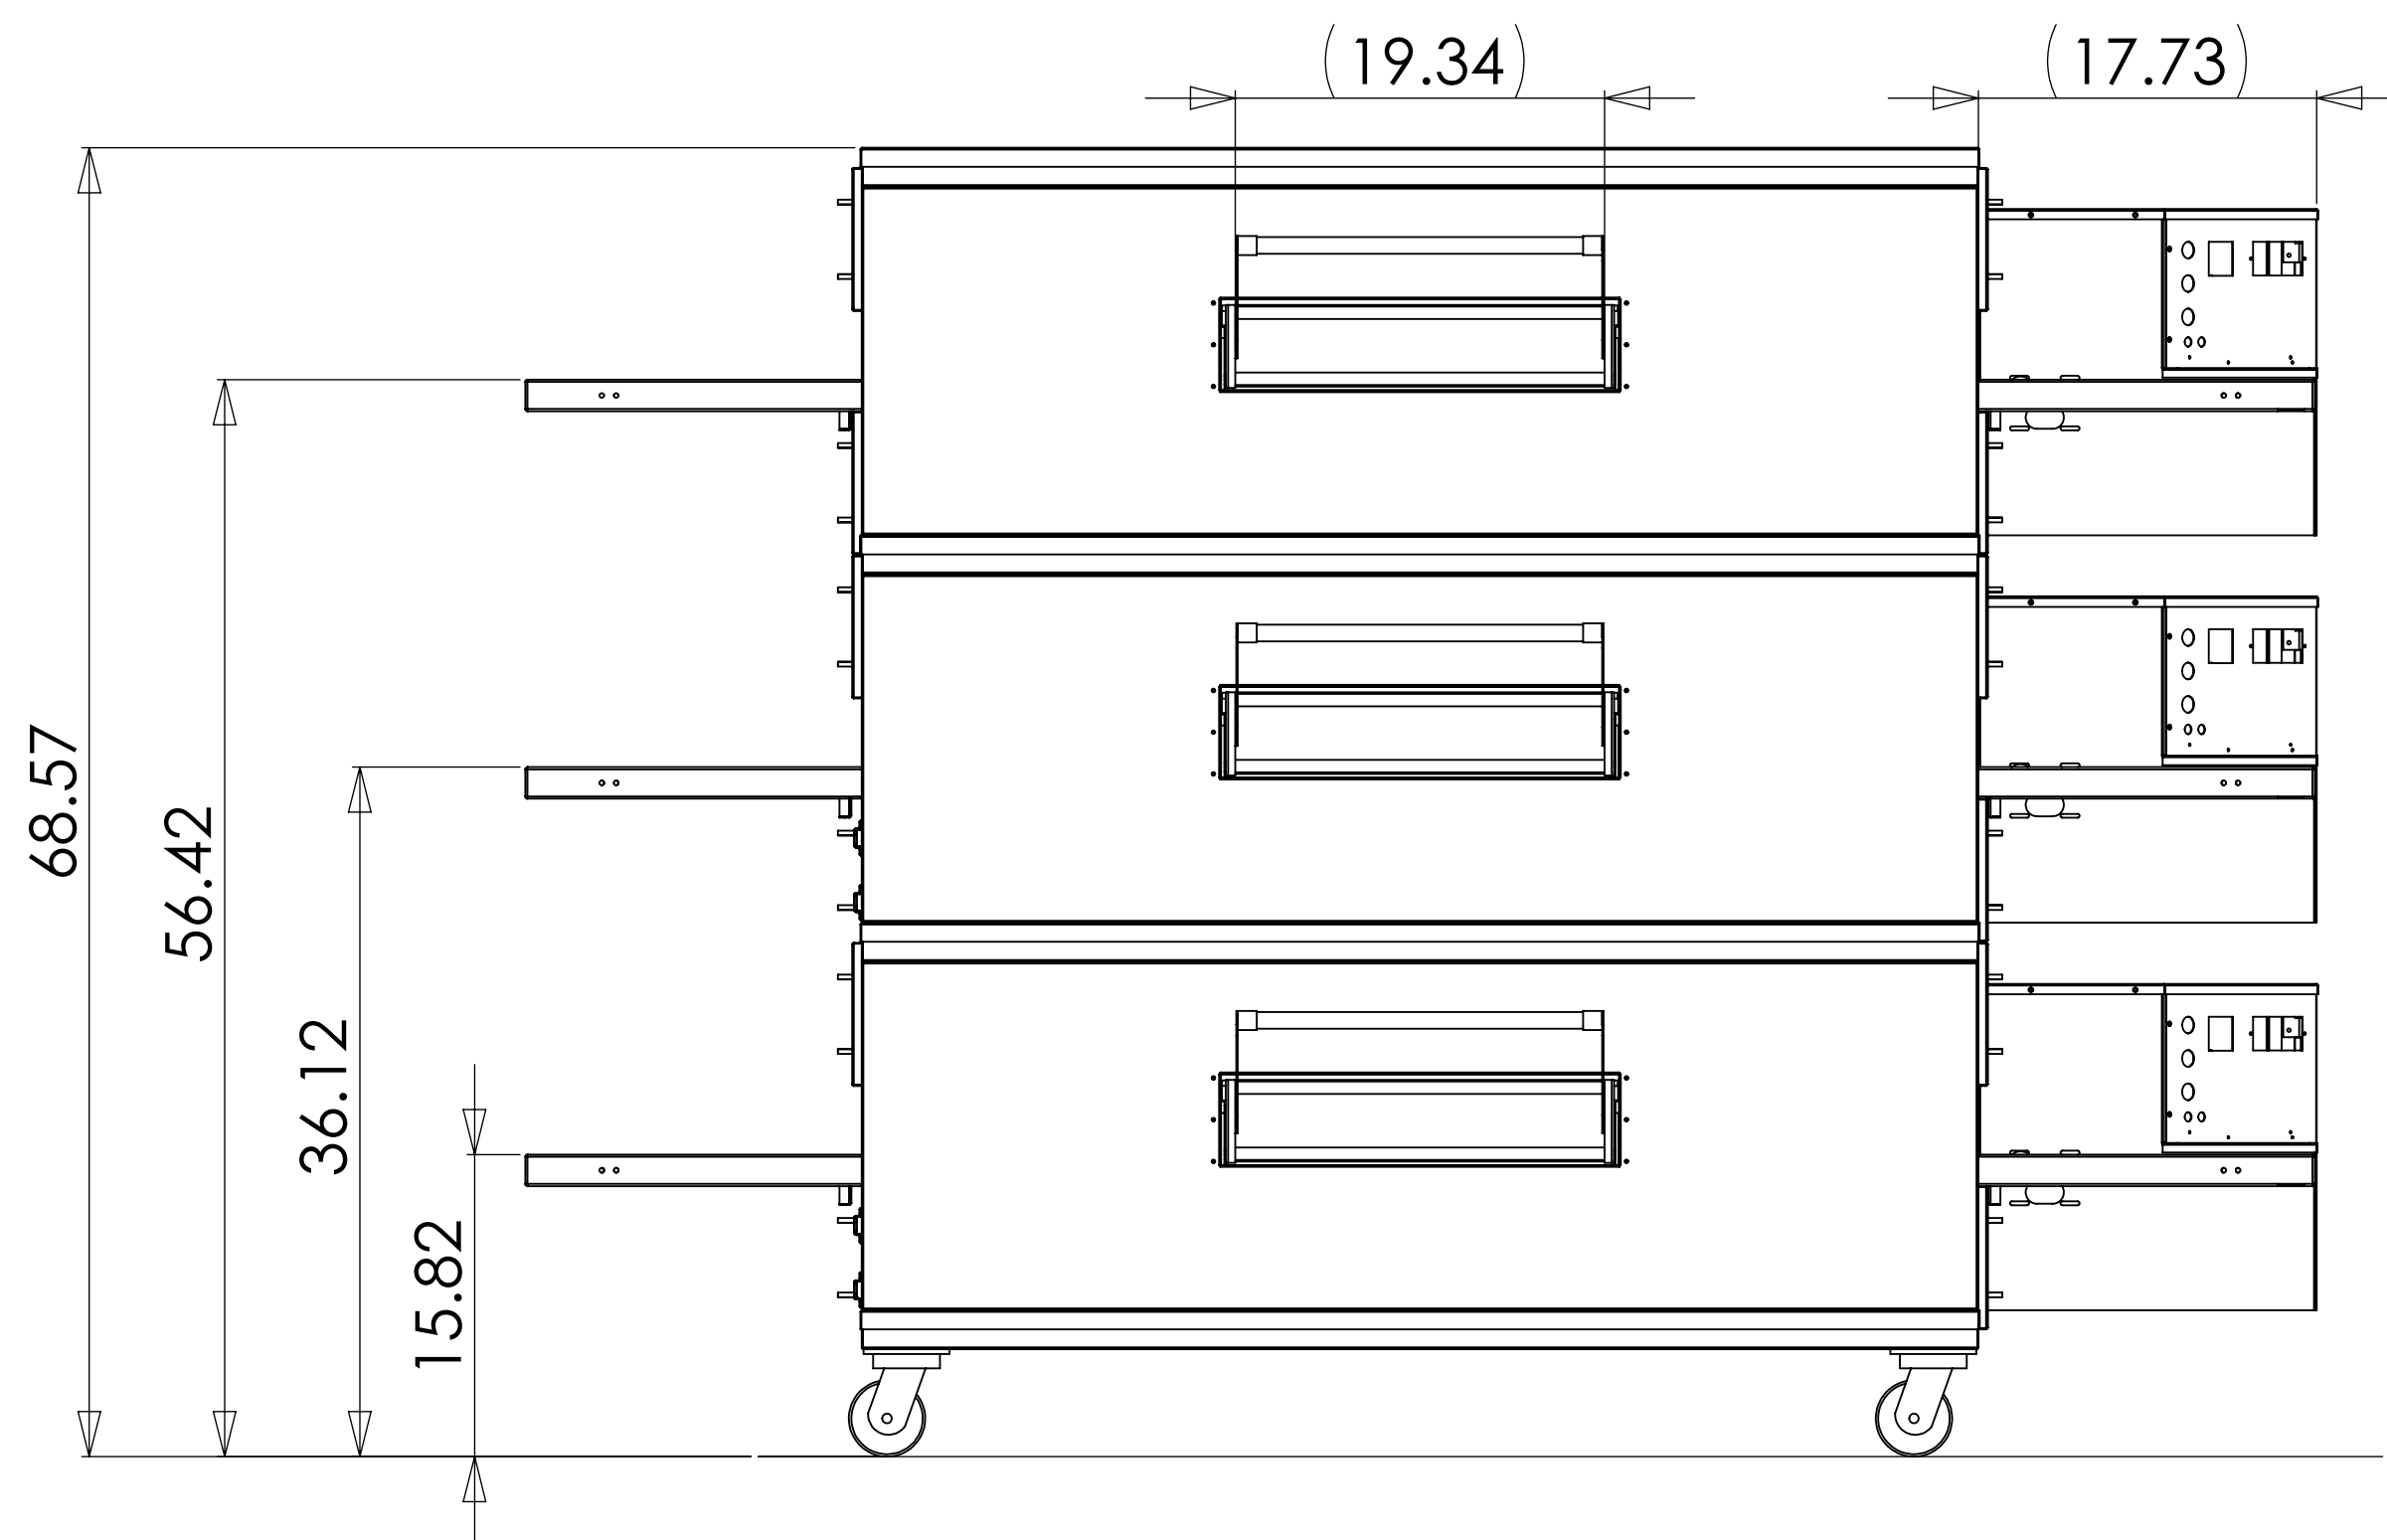

EDGE 60 TRIPLE STACK OVENS

TOP VIEW

BACK VIEW

FRONT VIEW

SIDE VIEW