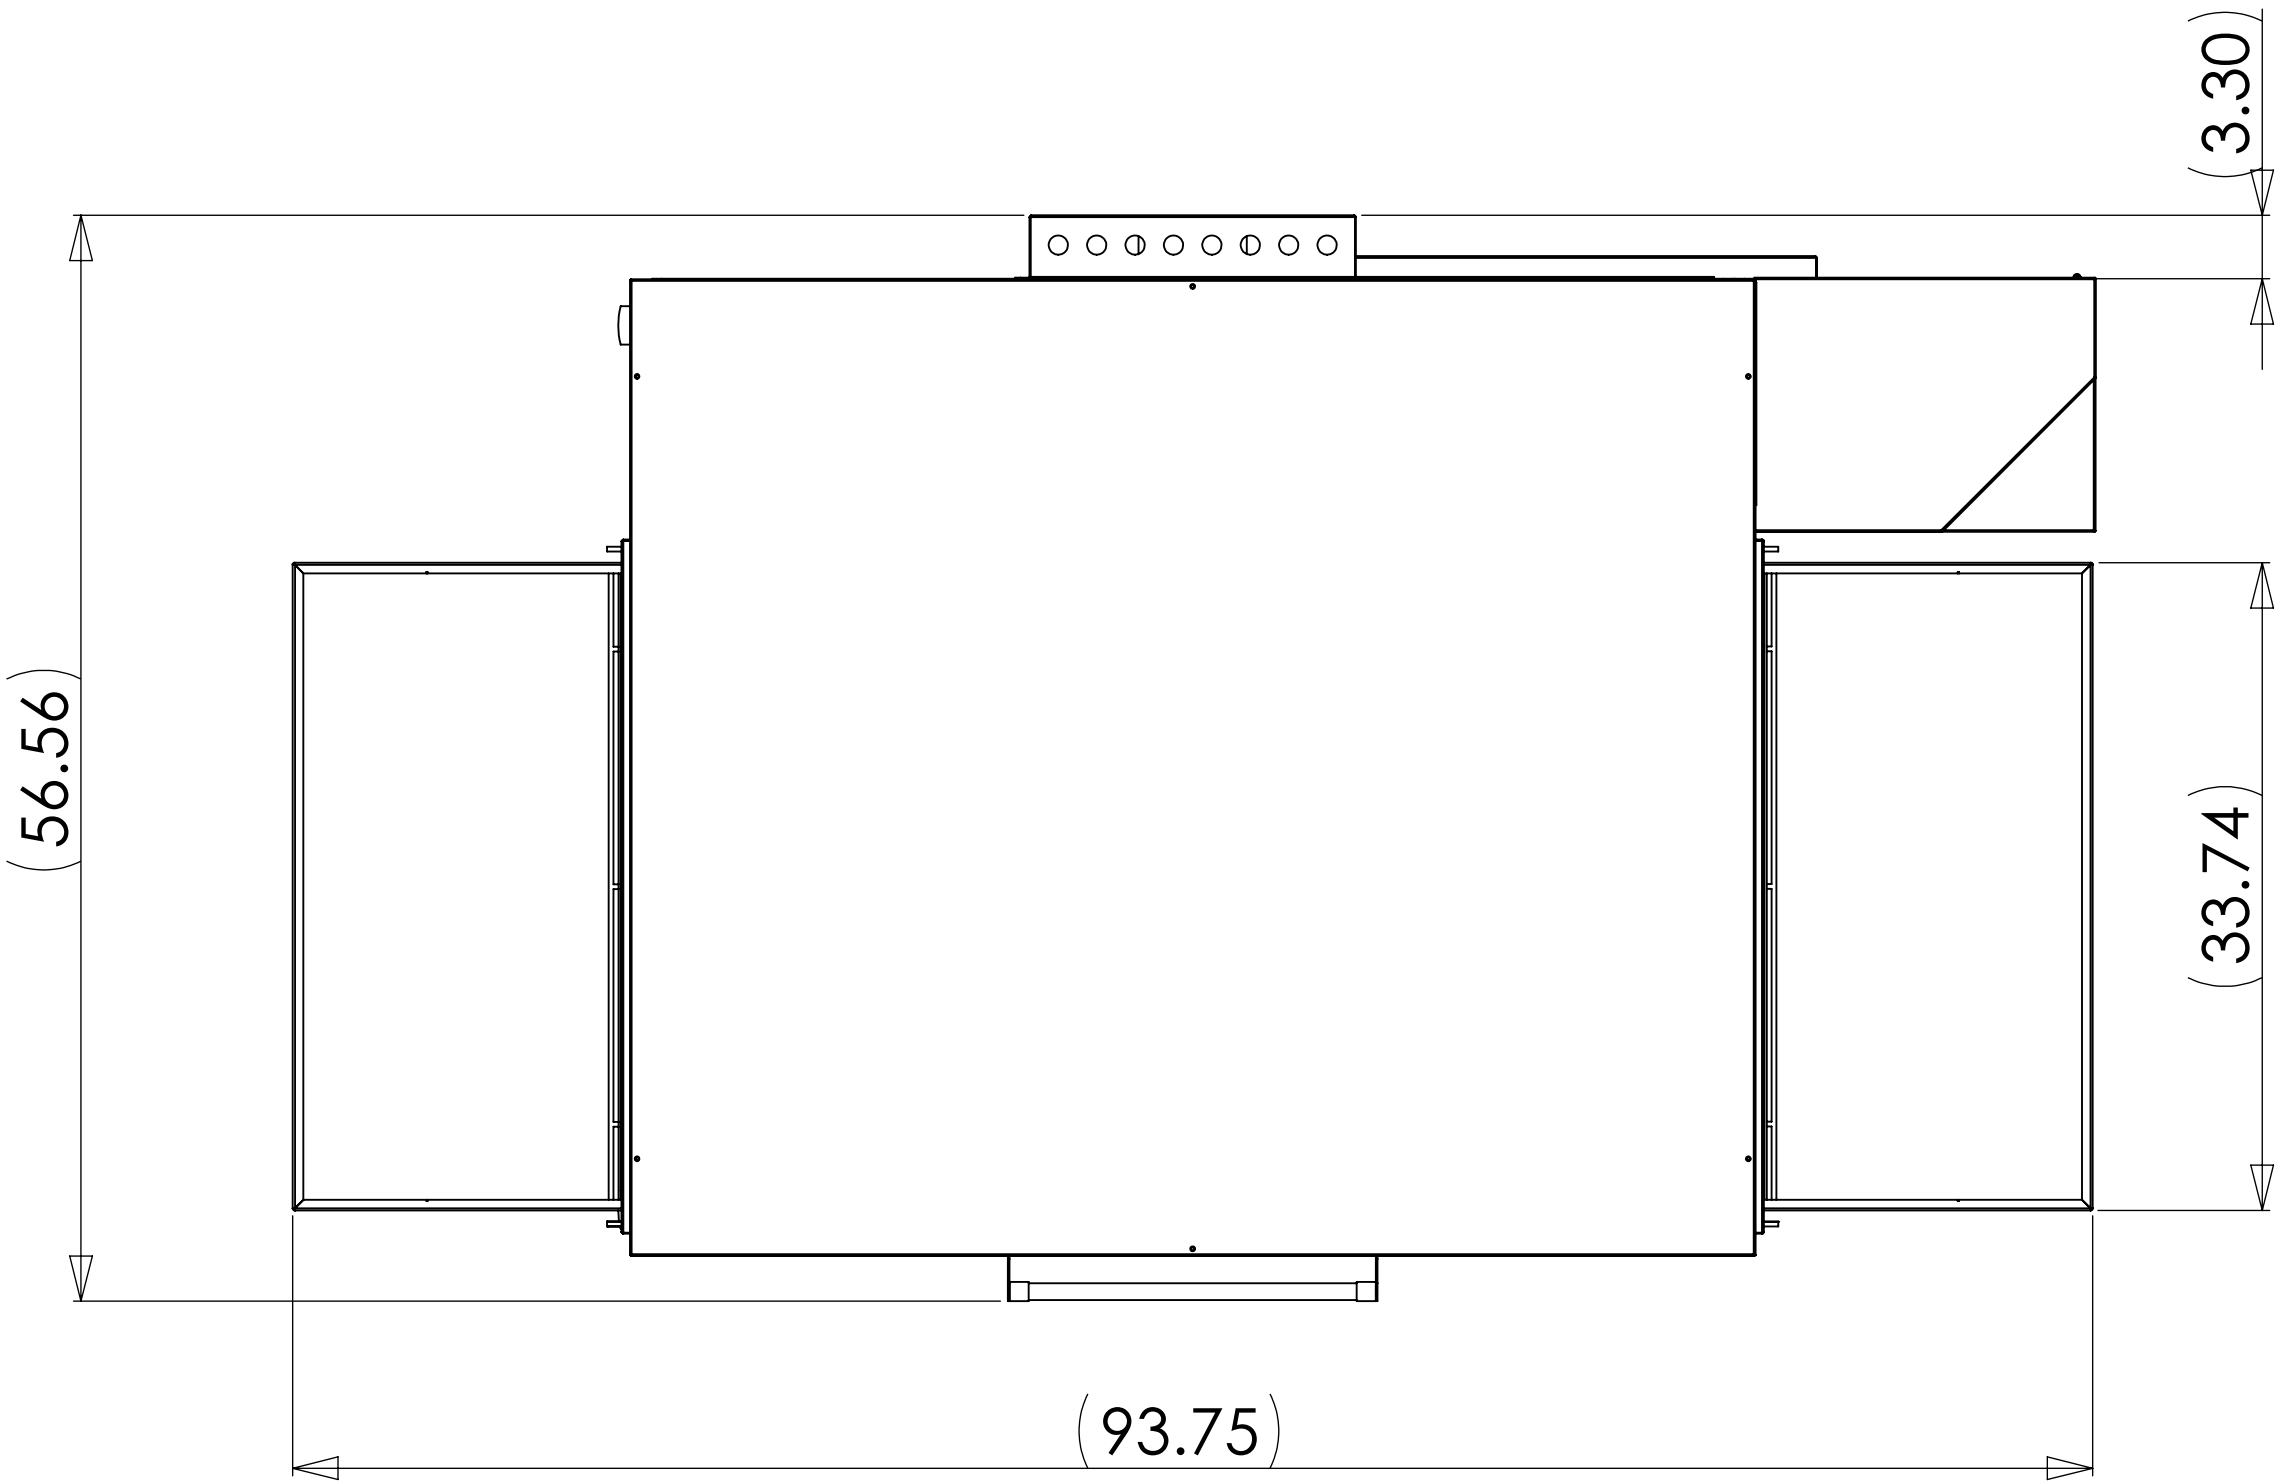

# EDGE 60 SINGLE STACK OVEN

TOP VIEW

BACK VIEW

FRONT VIEW

SIDE VIEW